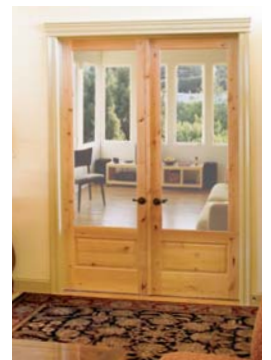

THE GLASS DOOR SERIES

woodgrain doors
www.woodgrain.com