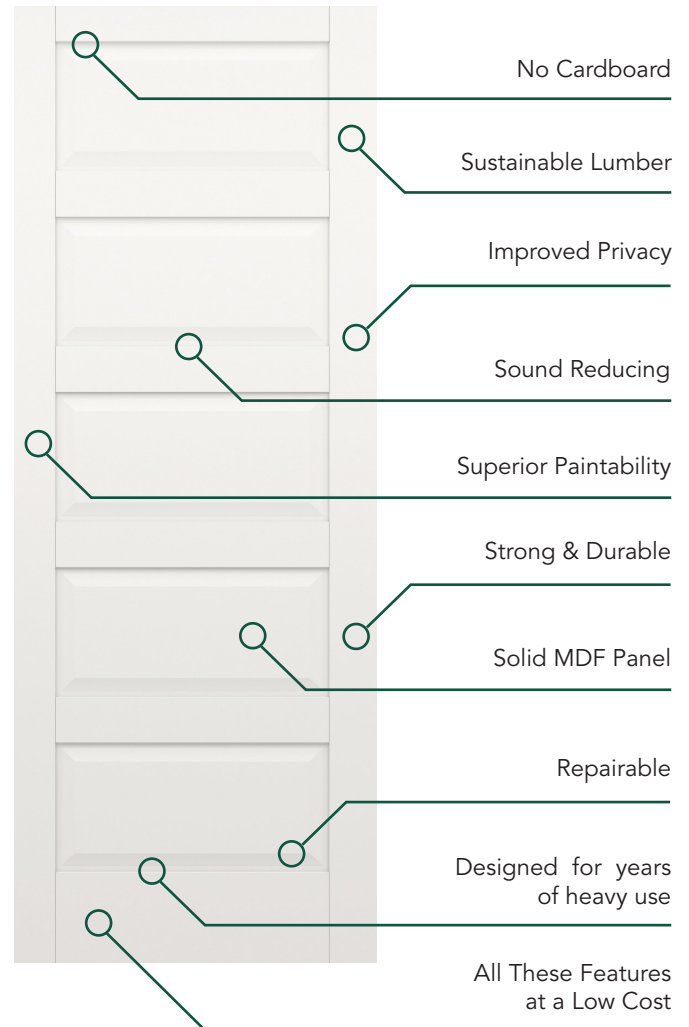

# Moulded Skin vs Stile & Rail Primed

Not All Doors Are Created Equal

## Moulded Skin

**VS**

## Stile & Rail Primed

**Similar Price.  
Superior Value.**

Not all doors are created equal – Woodgrain doors are crafted with a superior focus on quality and design. Woodgrain stile and rail primed flat panel and raised panel doors have countless features and benefits far superior to any moulded skin door on the market. Woodgrain's expertise in stile and

### Express Ship Available Sizes:

Width: 6'8", 8'0" Thickness: 1 3/8" Width: 1-6", 2'0", 2'4", 2'6", 2'8", 3'0"

\*Many other models and sizes available in shaker and raised panel in 4 week lead times | \*\*8'0" only