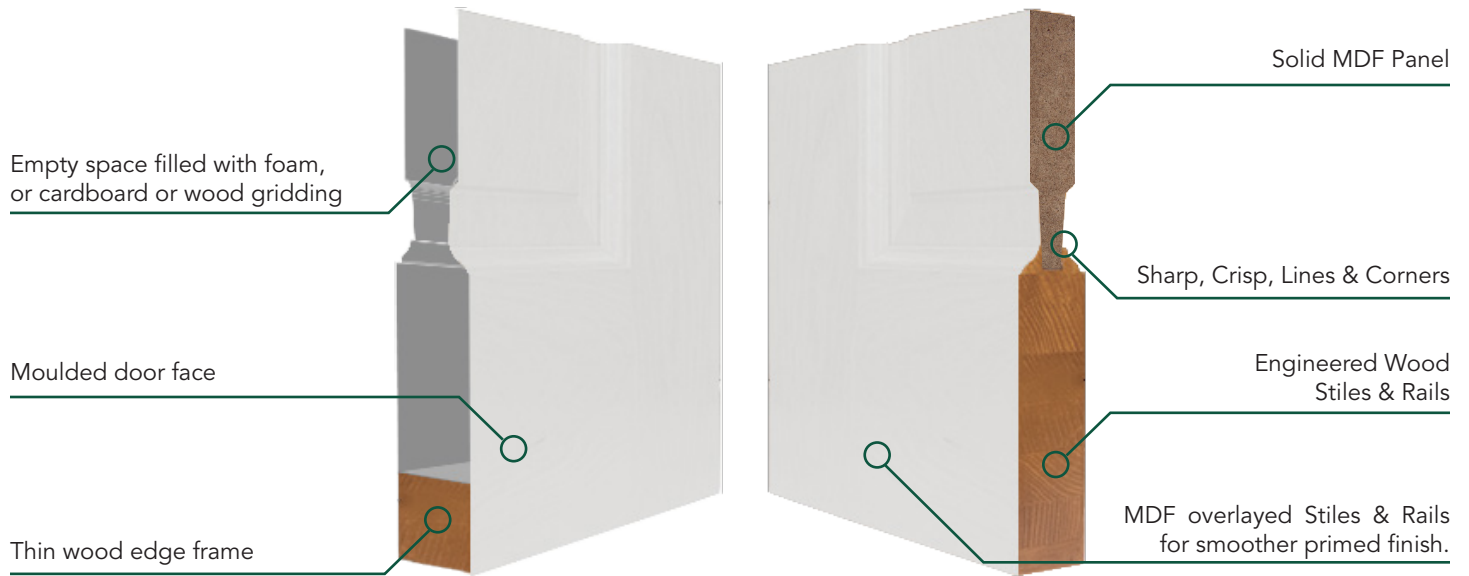

Construction Comparison

Moulded Skin vs Stile & Rail

Features & Benefits

Customizable

Dependably Secure

Timeless

Sustainably Made

Engineered Wood Core

Superior Sound Reduction

Durable for Decades