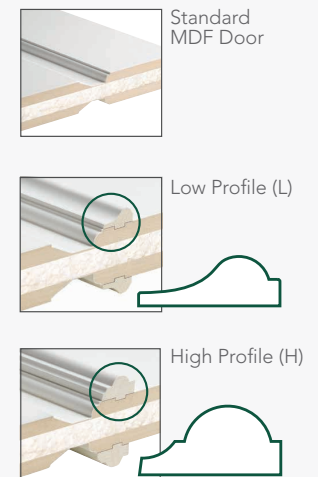

Door Specifications

Heights: 6'8", 7'0", 7'6", 8'0" | Width: 1'0" - 4'0"
 Thickness: 1 3/8", 1 3/4" | Bifold Doors Available
 🔥 20-, 60-, and 90- Minute Fire Doors Available.

Features & Benefits

- Made in the USA
- 40% Lighter
- Smooth Paintable Finish
- Timeless Styles
- Precision Carved
- >800 lb Screw Hold Capacity

Design Collection MDF Door Offers

- Exceptionally smooth surface for excellent paint adhesion
- Unlimited design options, including most graphics and text
- Resists shrinkage, expansion or warping
- Environmentally friendly
- SureEdge design for superior screw holding capacity.

Design Collection MDF Doors With Expanded Polystyrene (EPS) Core Offer Several Advantages

- 40% lighter than the standard 2'6" x 6'8" MDF door
- Easier to handle and hang
- Exerts less stress on the hinges
- Improve sound transmission properties

Profile And Panel Options

Mix and match any of our five profile options or two raised moulding options.

Raised Moulding

SureEdge

SureEdge solid wood edge band is a feature in each MDF door. Installed in each stile, the SureEdge system allows maximum screw holding power and ease of hinge mortising.